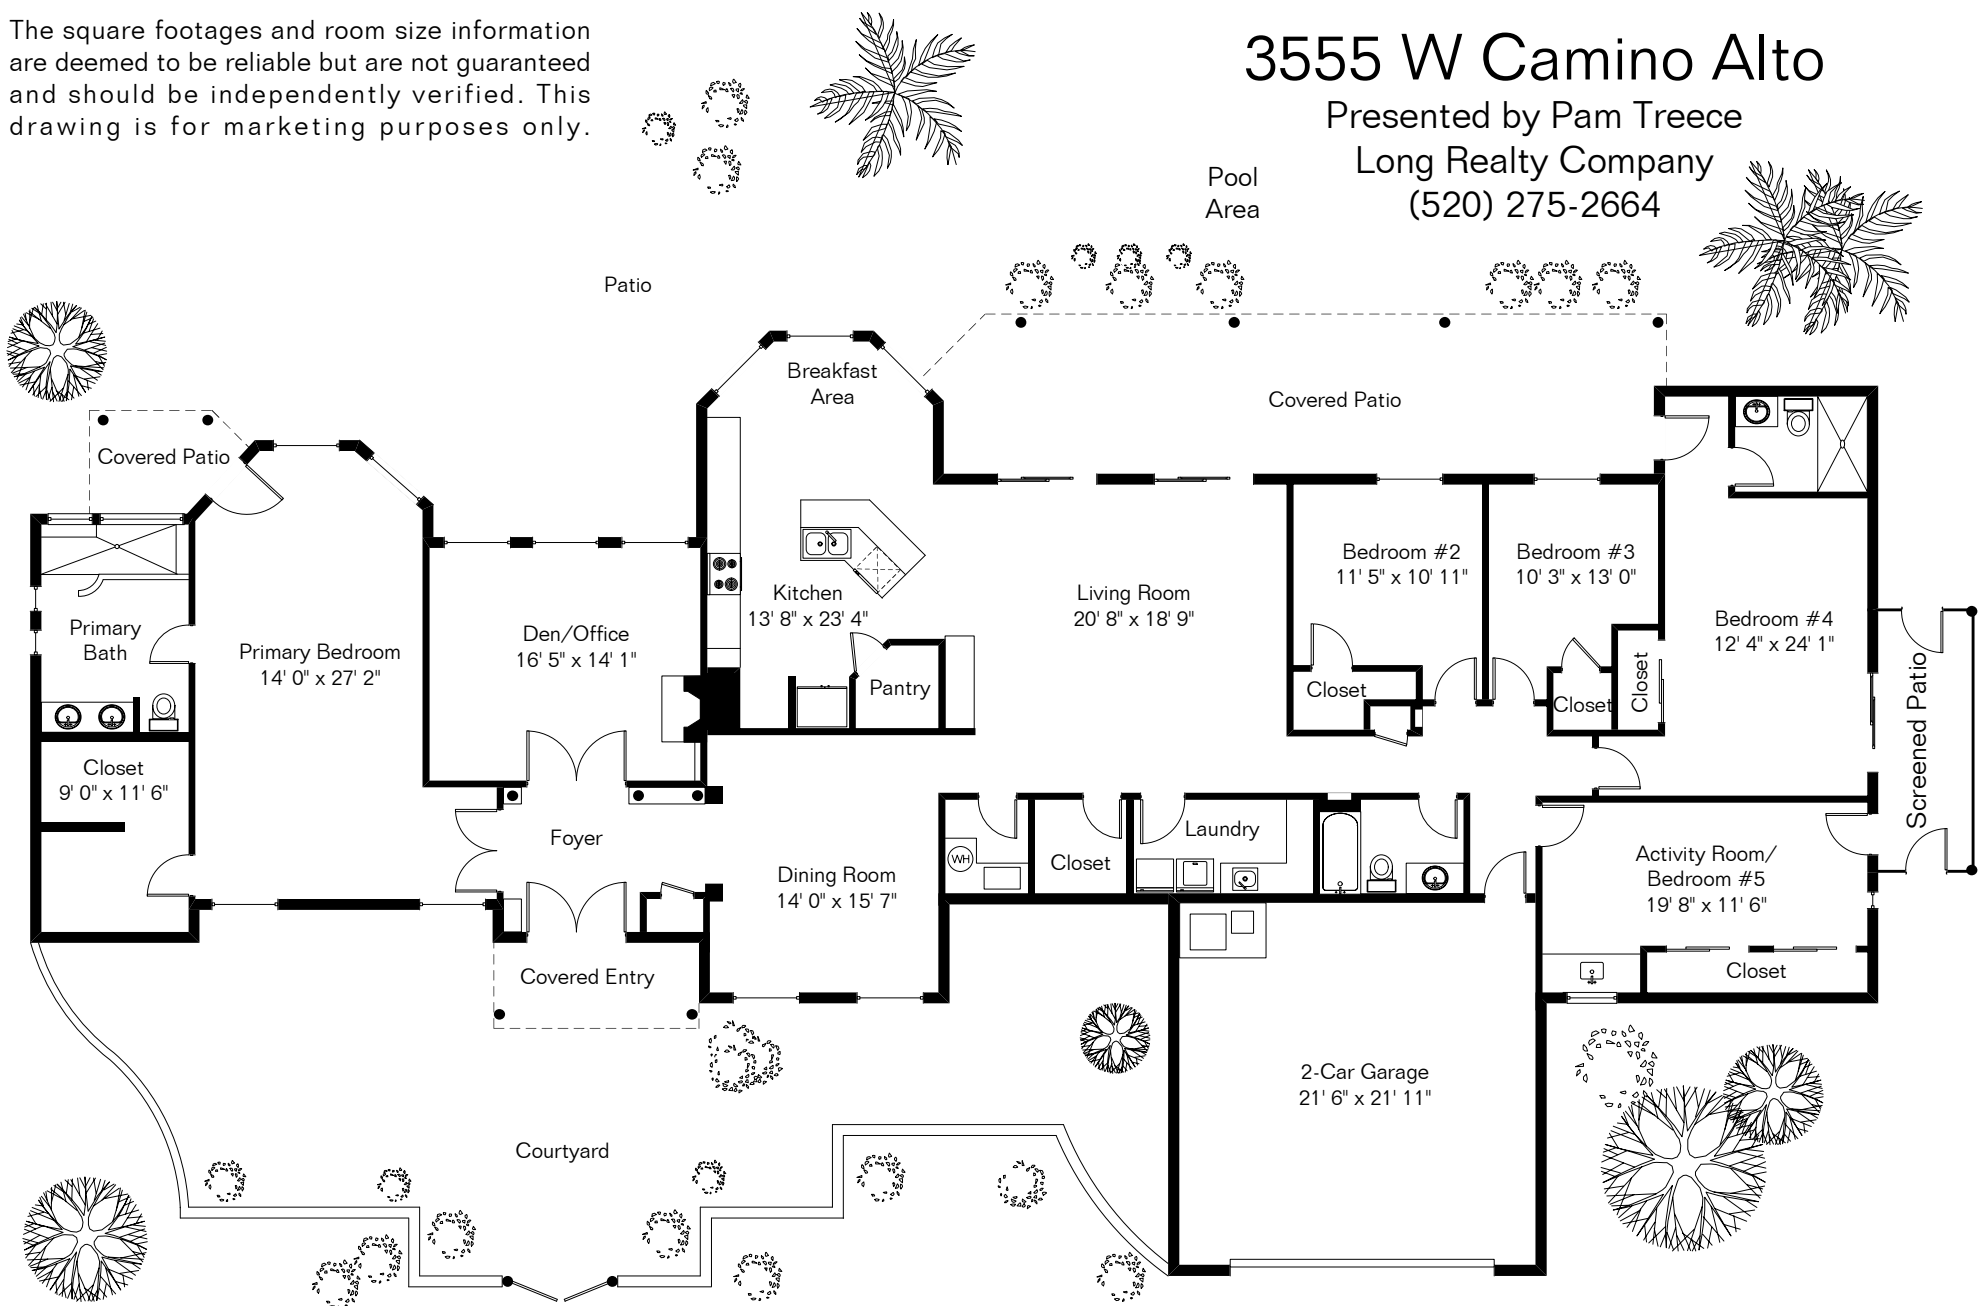

The square footages and room size information are deemed to be reliable but are not guaranteed and should be independently verified. This drawing is for marketing purposes only.

3555 W Camino Alto

Presented by Pam Treece

Long Realty Company

(520) 275-2664

Site Visit June 2022

0 ft. 6 ft. 10 ft. 20 ft.

Copyright 2022 Floor Plans First! LLC
All Rights Reserved.

Living Area 3,305 Sq Ft
Garage 513 Sq Ft

Floor Plans First!
See the Floor Plan First!